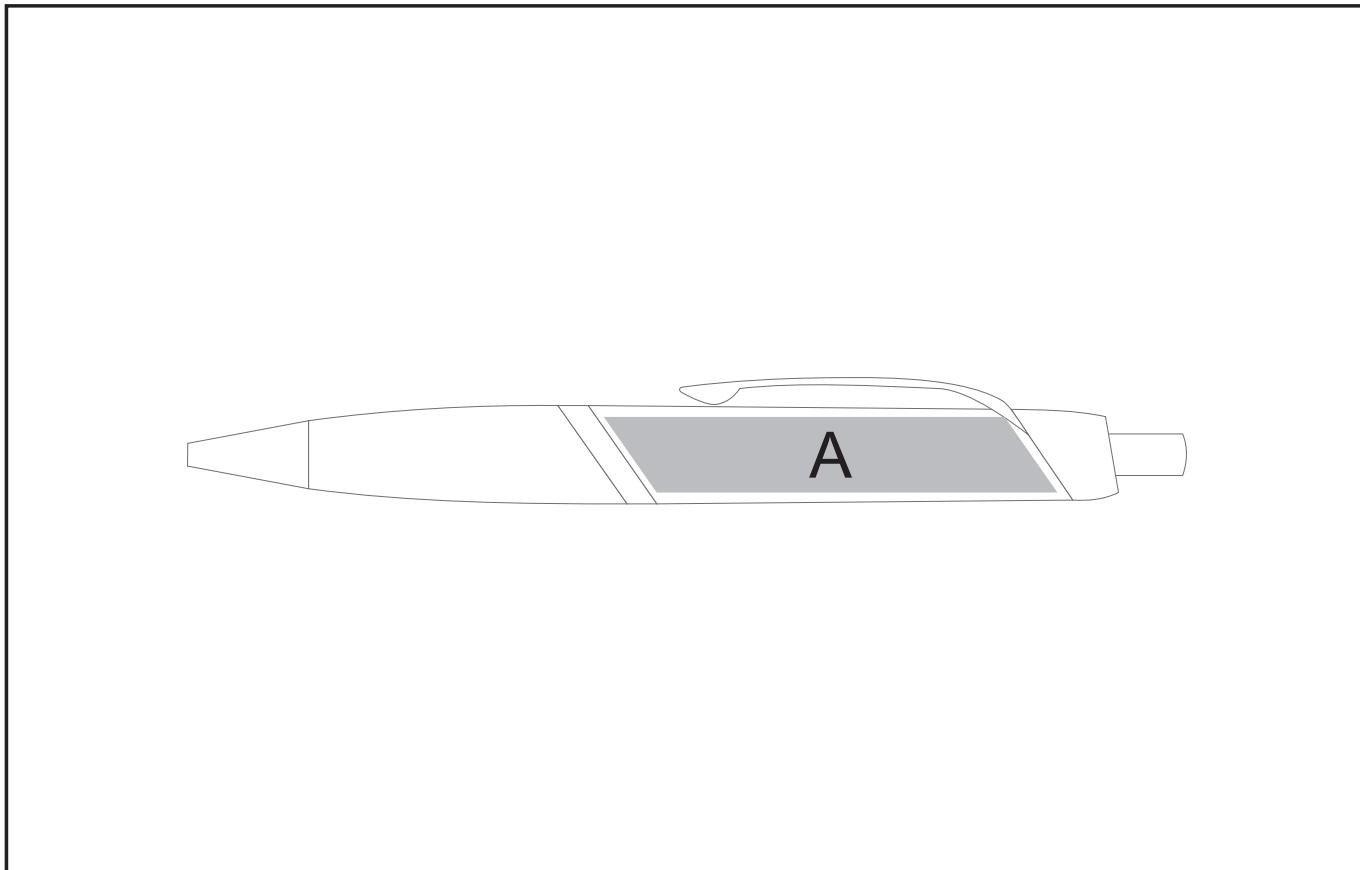

PEN-2000

Quinn Dome Ball Pen

Need to know:

- Includes 1-Position Dome Sticker (setup fees apply.)

Branding Options:

Position A

1. Dome Sticker (DB) - Full Colour
Size: 63mm wide x 10mm high